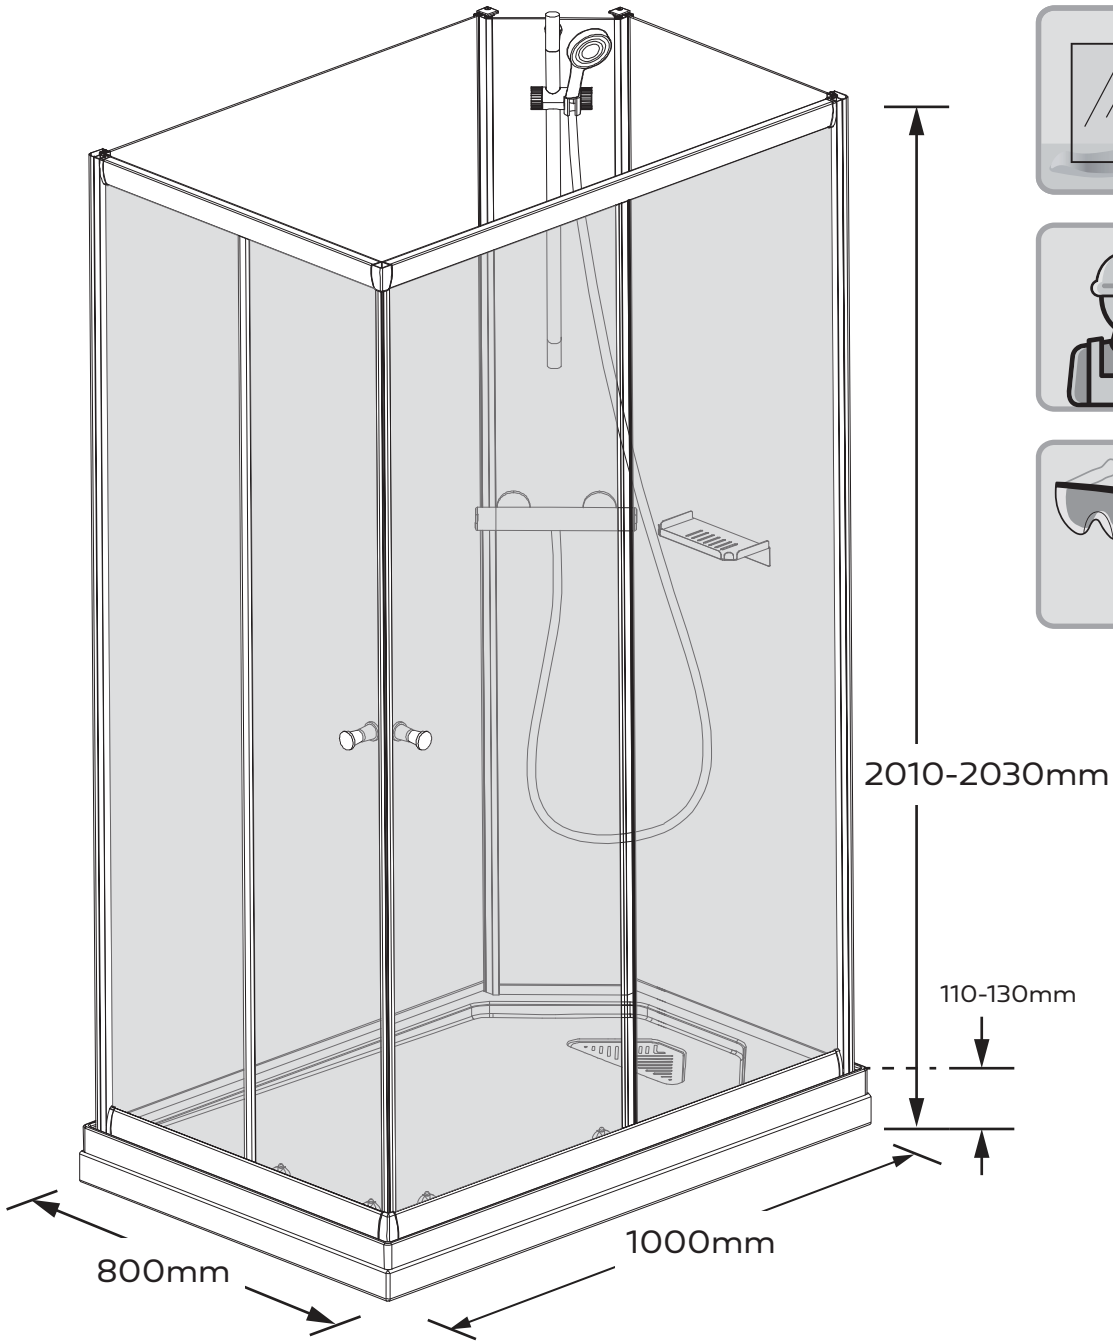

Model 100x80